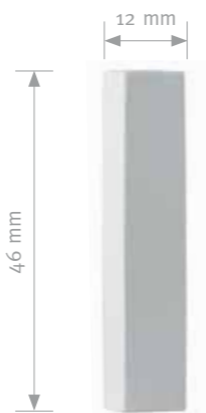

Scale 1:1

S

DC-SS-...

	Weight per piece square
Wood	3 gr
Leather	6 gr
Acrylic	6 gr
Plexiglass	13 gr
Metal	30 gr