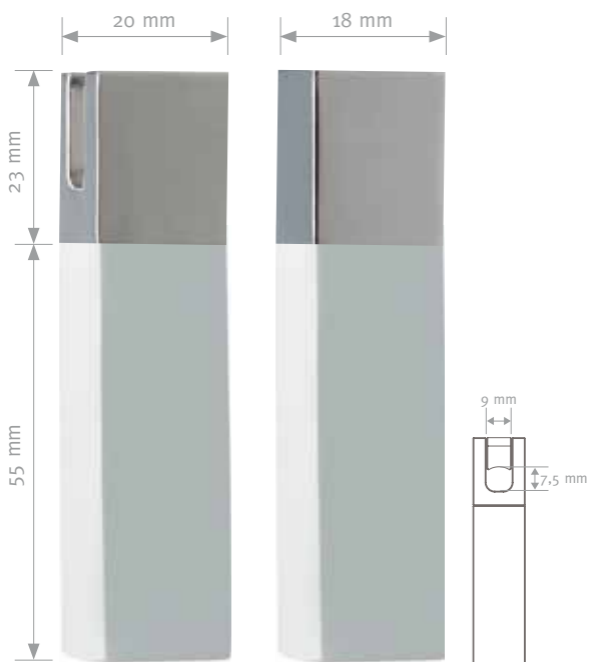

Scale 1:1

M

DC01-MS...

DC02-MS...

Appr. weight per piece square	
Wood	12 gr
Leather	15 gr
Acrylic	25 gr
Plexiglass	25 gr
Metal	63 gr